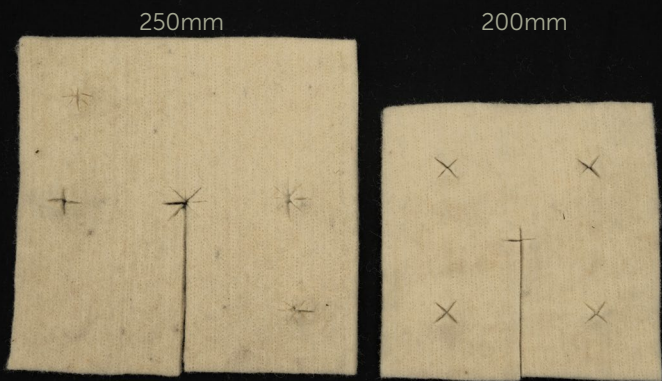

SIZE	DENSITY	LIFE EXPECTANCY	CODE
200mm	750gsm	12-18 months	DMPG750.200
250mm	750gsm	12-18 months	DMPG750.250

0800 485 262
sales@terralana.co.nz
terralana.co.nz

building
wool innovation
for life

TERRALANA