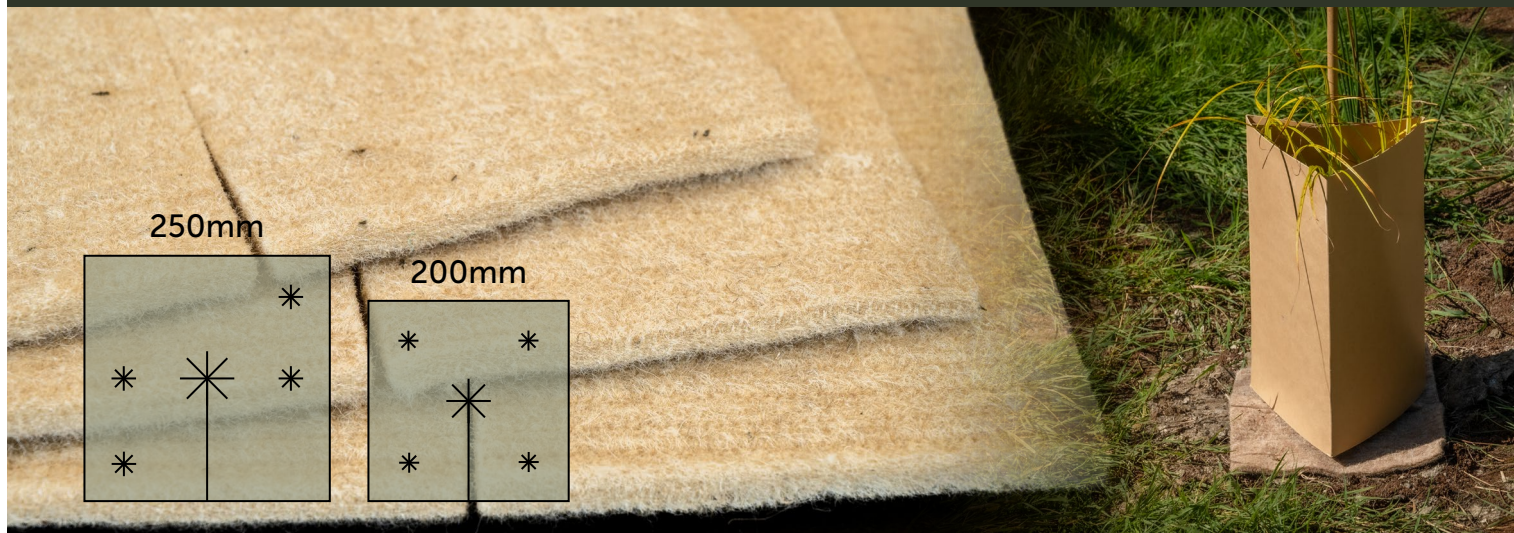

DAGMAT®

FOR PLANT GUARD SYSTEMS

TERRA LANA

100% PURE NZ WOOL — THE PERFECT PLANT MAT

Terra Lana mix-grade wool is the ideal natural, eco-friendly and highly effective mat material for plant establishment. Maximize your plant survival rates, boost growth and save costs. DagMats are dense (750gsm), easy to install and precut at 200 or 250mm to fit square & triangle guards.

Paddock to Plant Our wool is sourced directly from local farmers, greatly reducing processing and transport

Powered by Poop As the Terra Lana DagMats biodegrade, nutrients like nitrogen, sulfur and magnesium are released to boost plant growth

Retain Water Terra Lana wool can hold three times its weight in water and provides a ground barrier that enhances water retention

Frost Protection Wool is warm. It's outstanding insulative quality protects tender plant roots from cold and frost damage