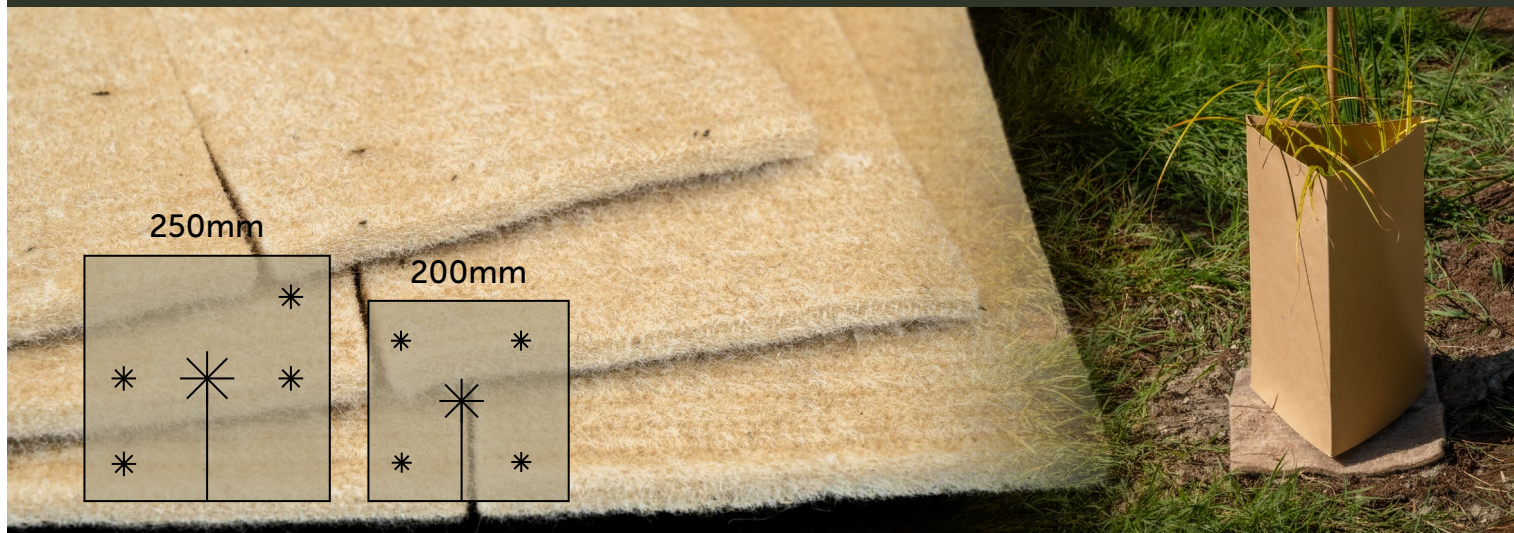

DAGMAT®

FOR PLANT GUARD SYSTEMS

TERRA LANA

100% PURE NZ DAG WOOL THE PERFECT PLANT MAT

Terra Lana dag wool is the ideal natural, eco-friendly and highly effective mat material for plant establishment. Maximize your plant survival rates, boost growth and save costs. DagMats are dense (750gsm), easy to install and precut at 200 or 250mm to fit square & triangle guards.

Made in NZ Manufactured in our own facilities for quality, dependable supply and economic & environmental sustainability

Biodegradable 100% dag wool means 100% biodegradable. No more nasty residues left in our soils. And plants love it!

Paddock to Plant Our dag wool is sourced directly from local farmers, greatly reducing processing and transport

Powered by Poop As the Terra Lana DagMats biodegrade, nutrients like nitrogen, sulfur and magnesium are released to boost plant growth